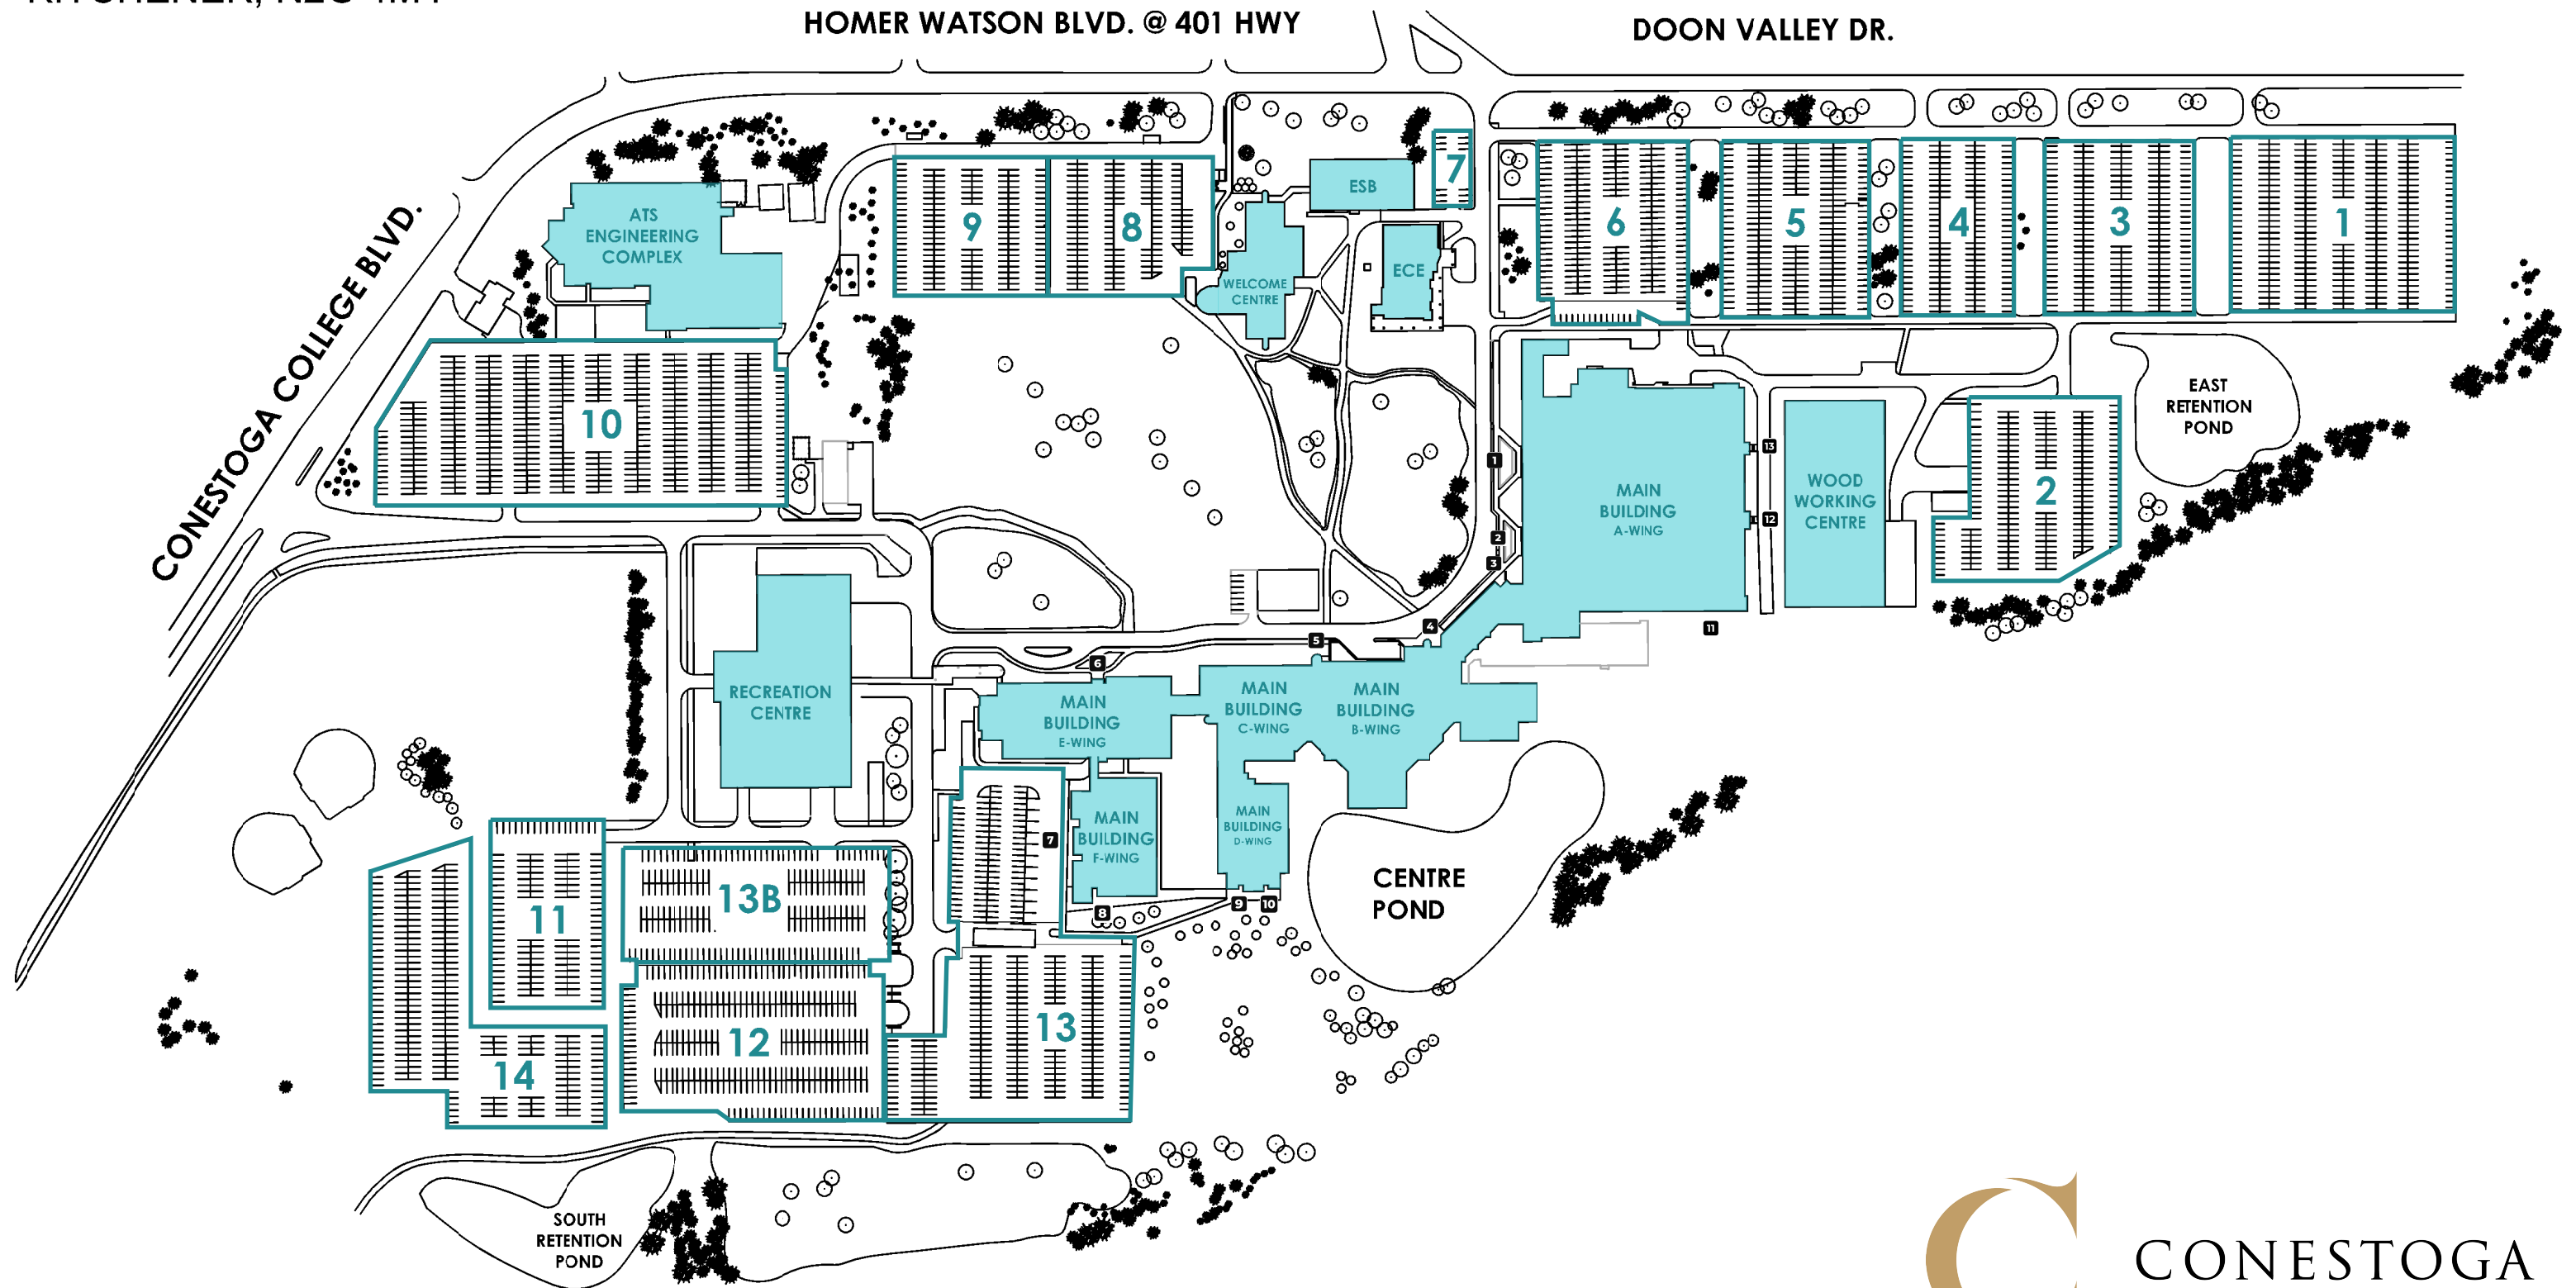

# CONESTOGA COLLEGE DOON CAMPUS

299 DOON VALLEY DRIVE  
KITCHENER, N2G 4M4

CONESTOGA  
Connect Life and Learning