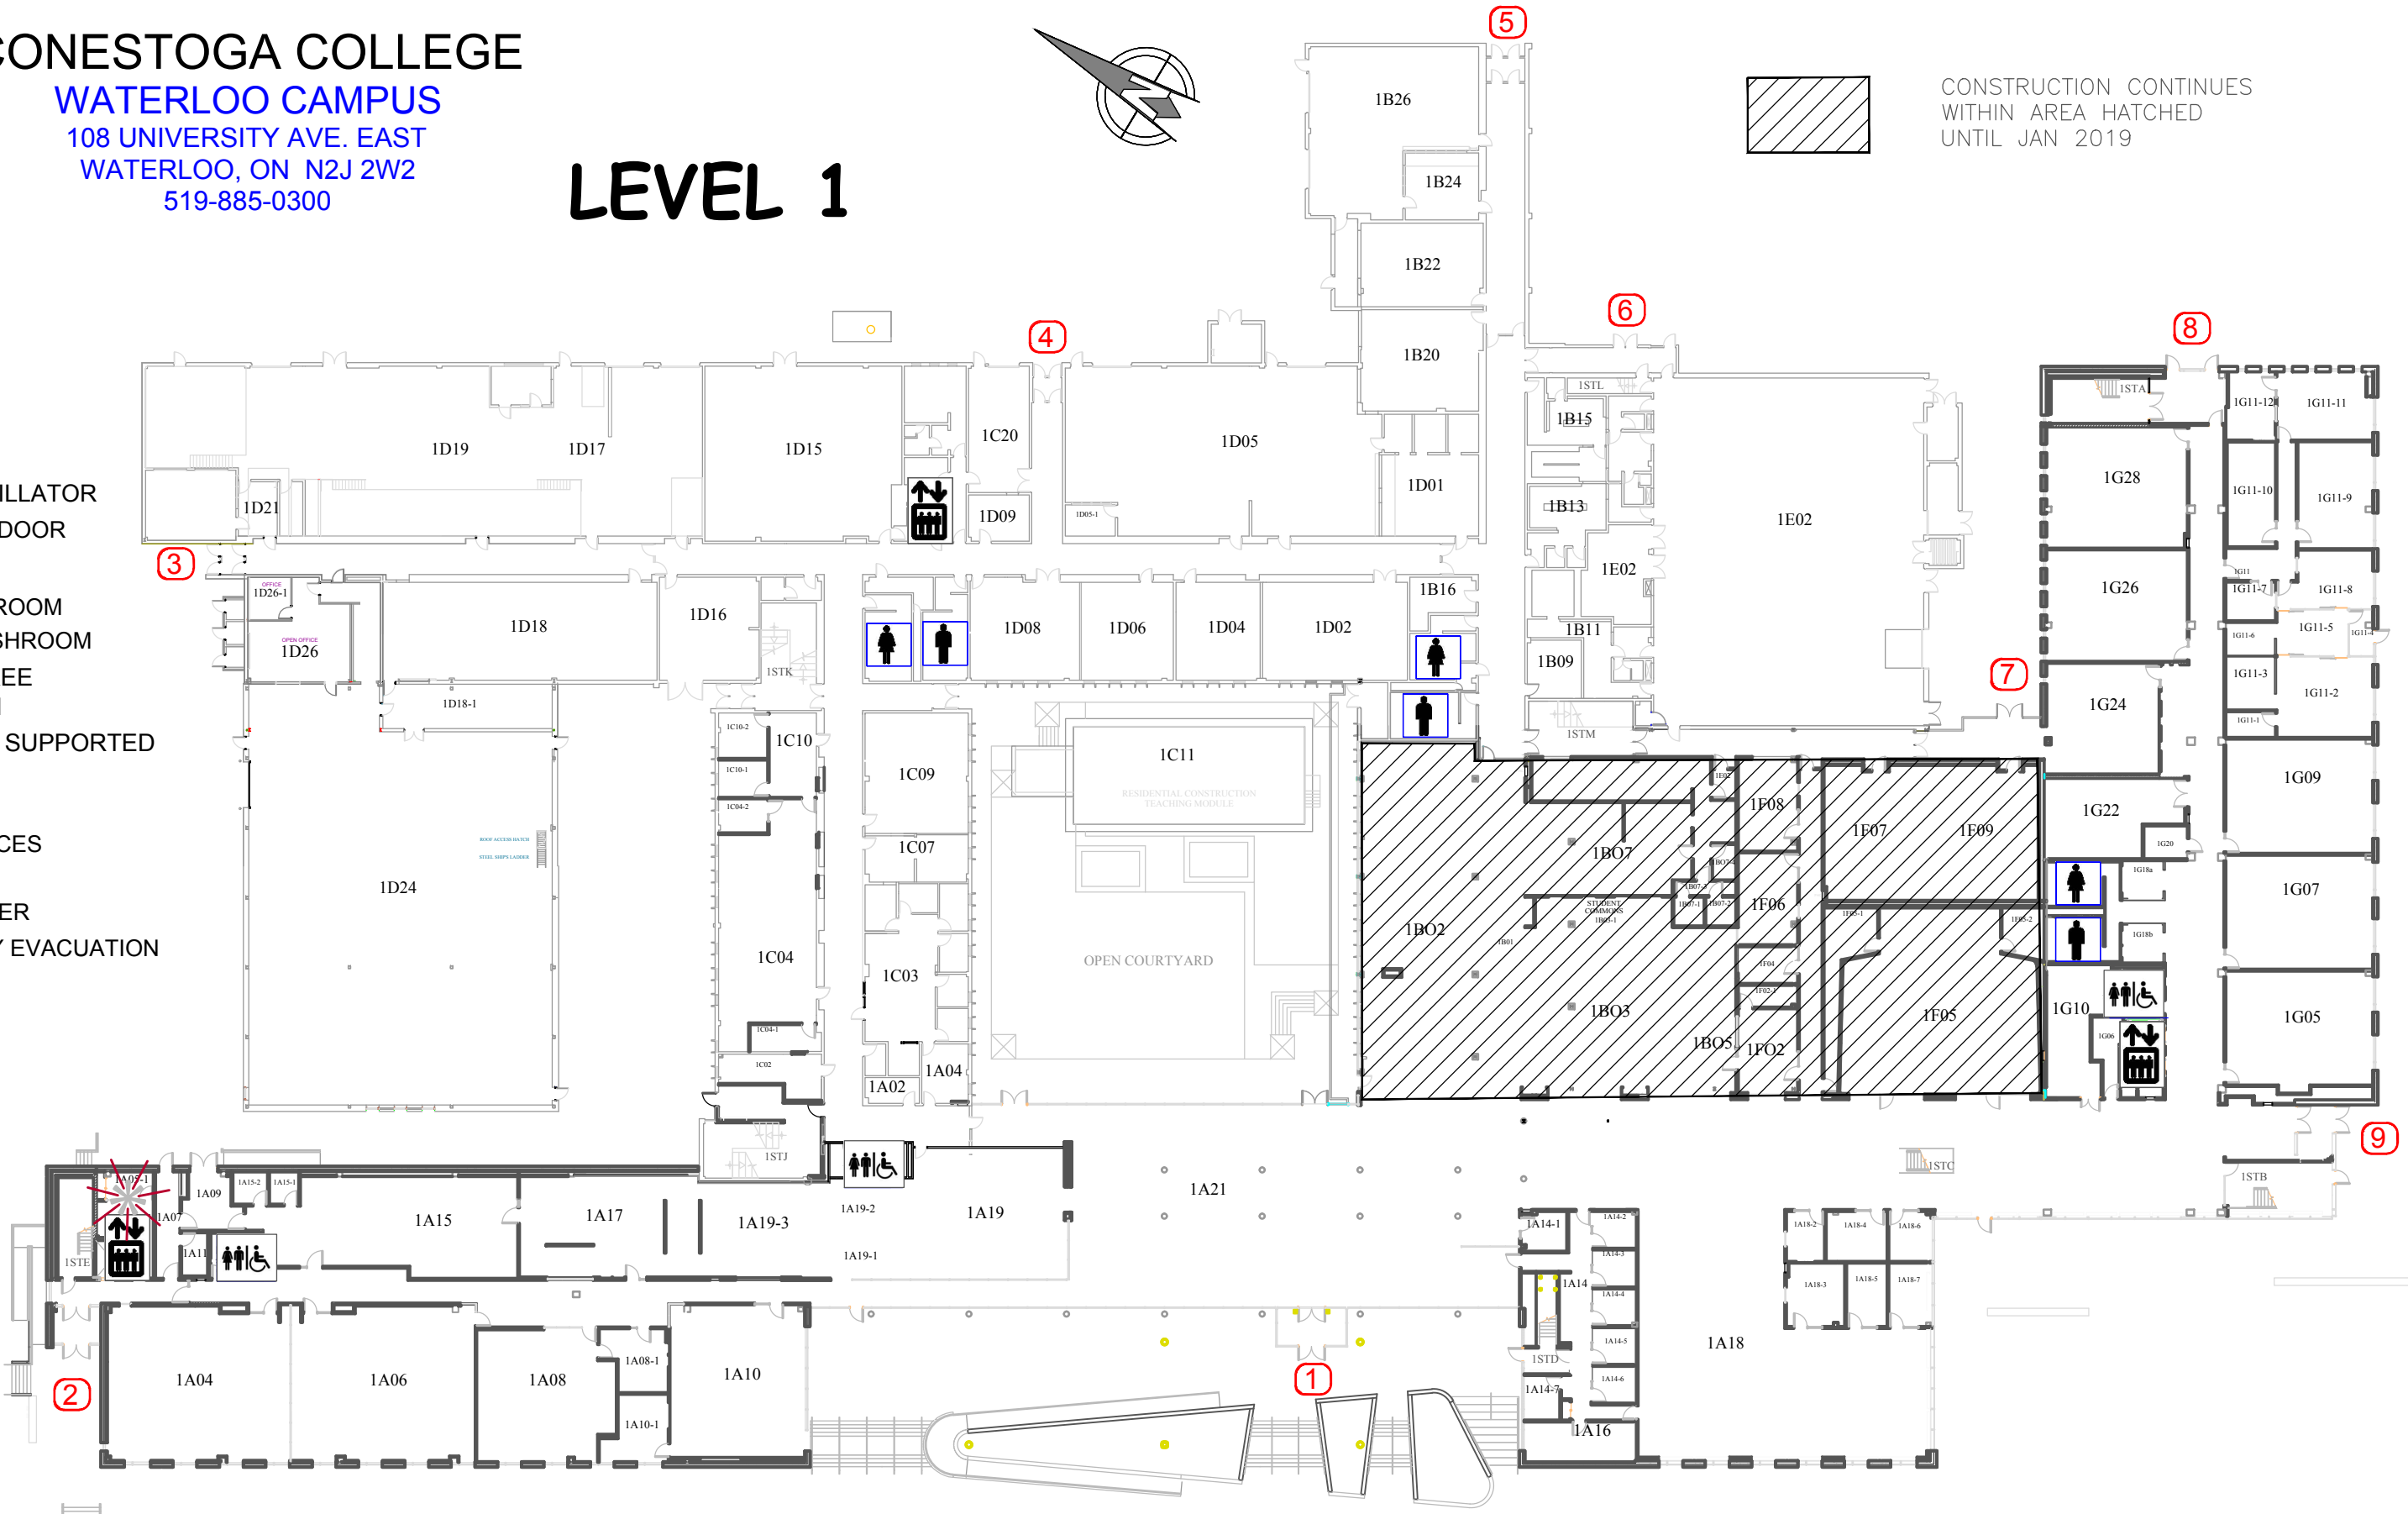

CONESTOGA COLLEGE

WATERLOO CAMPUS

108 UNIVERSITY AVE. EAST
WATERLOO, ON N2J 2W2
519-885-0300

LEVEL 1

CONSTRUCTION CONTINUES
WITHIN AREA HATCHED
UNTIL JAN 2019

- AED DEFIBRILLATOR
- AUTOMATIC DOOR
- ELEVATOR
- MALE WASHROOM
- FEMALE WASHROOM
- BARRIER-FREE WASHROOM
- ATTENDANT SUPPORTED WASHROOM
- SECURITY
- FOOD SERVICES
- FIRST-AID
- DOOR NUMBER
- EMERGENCY EVACUATION ZONE

LEVEL 2

CONSTRUCTION CONTINUES
WITHIN AREA HATCHED
UNTIL JAN 2019

-  AED DEFIBRILLATOR
-  AUTOMATIC DOOR
-  ELEVATOR
-  MALE WASHROOM
-  FEMALE WASHROOM
-  BARRIER-FREE WASHROOM
-  ATTENDANT SUPPORTED WASHROOM
-  SECURITY
-  FOOD SERVICES
-  FIRST-AID
-  DOOR NUMBER
-  EMERGENCY EVACUATION ZONE

LEVEL 3

LEVEL 3