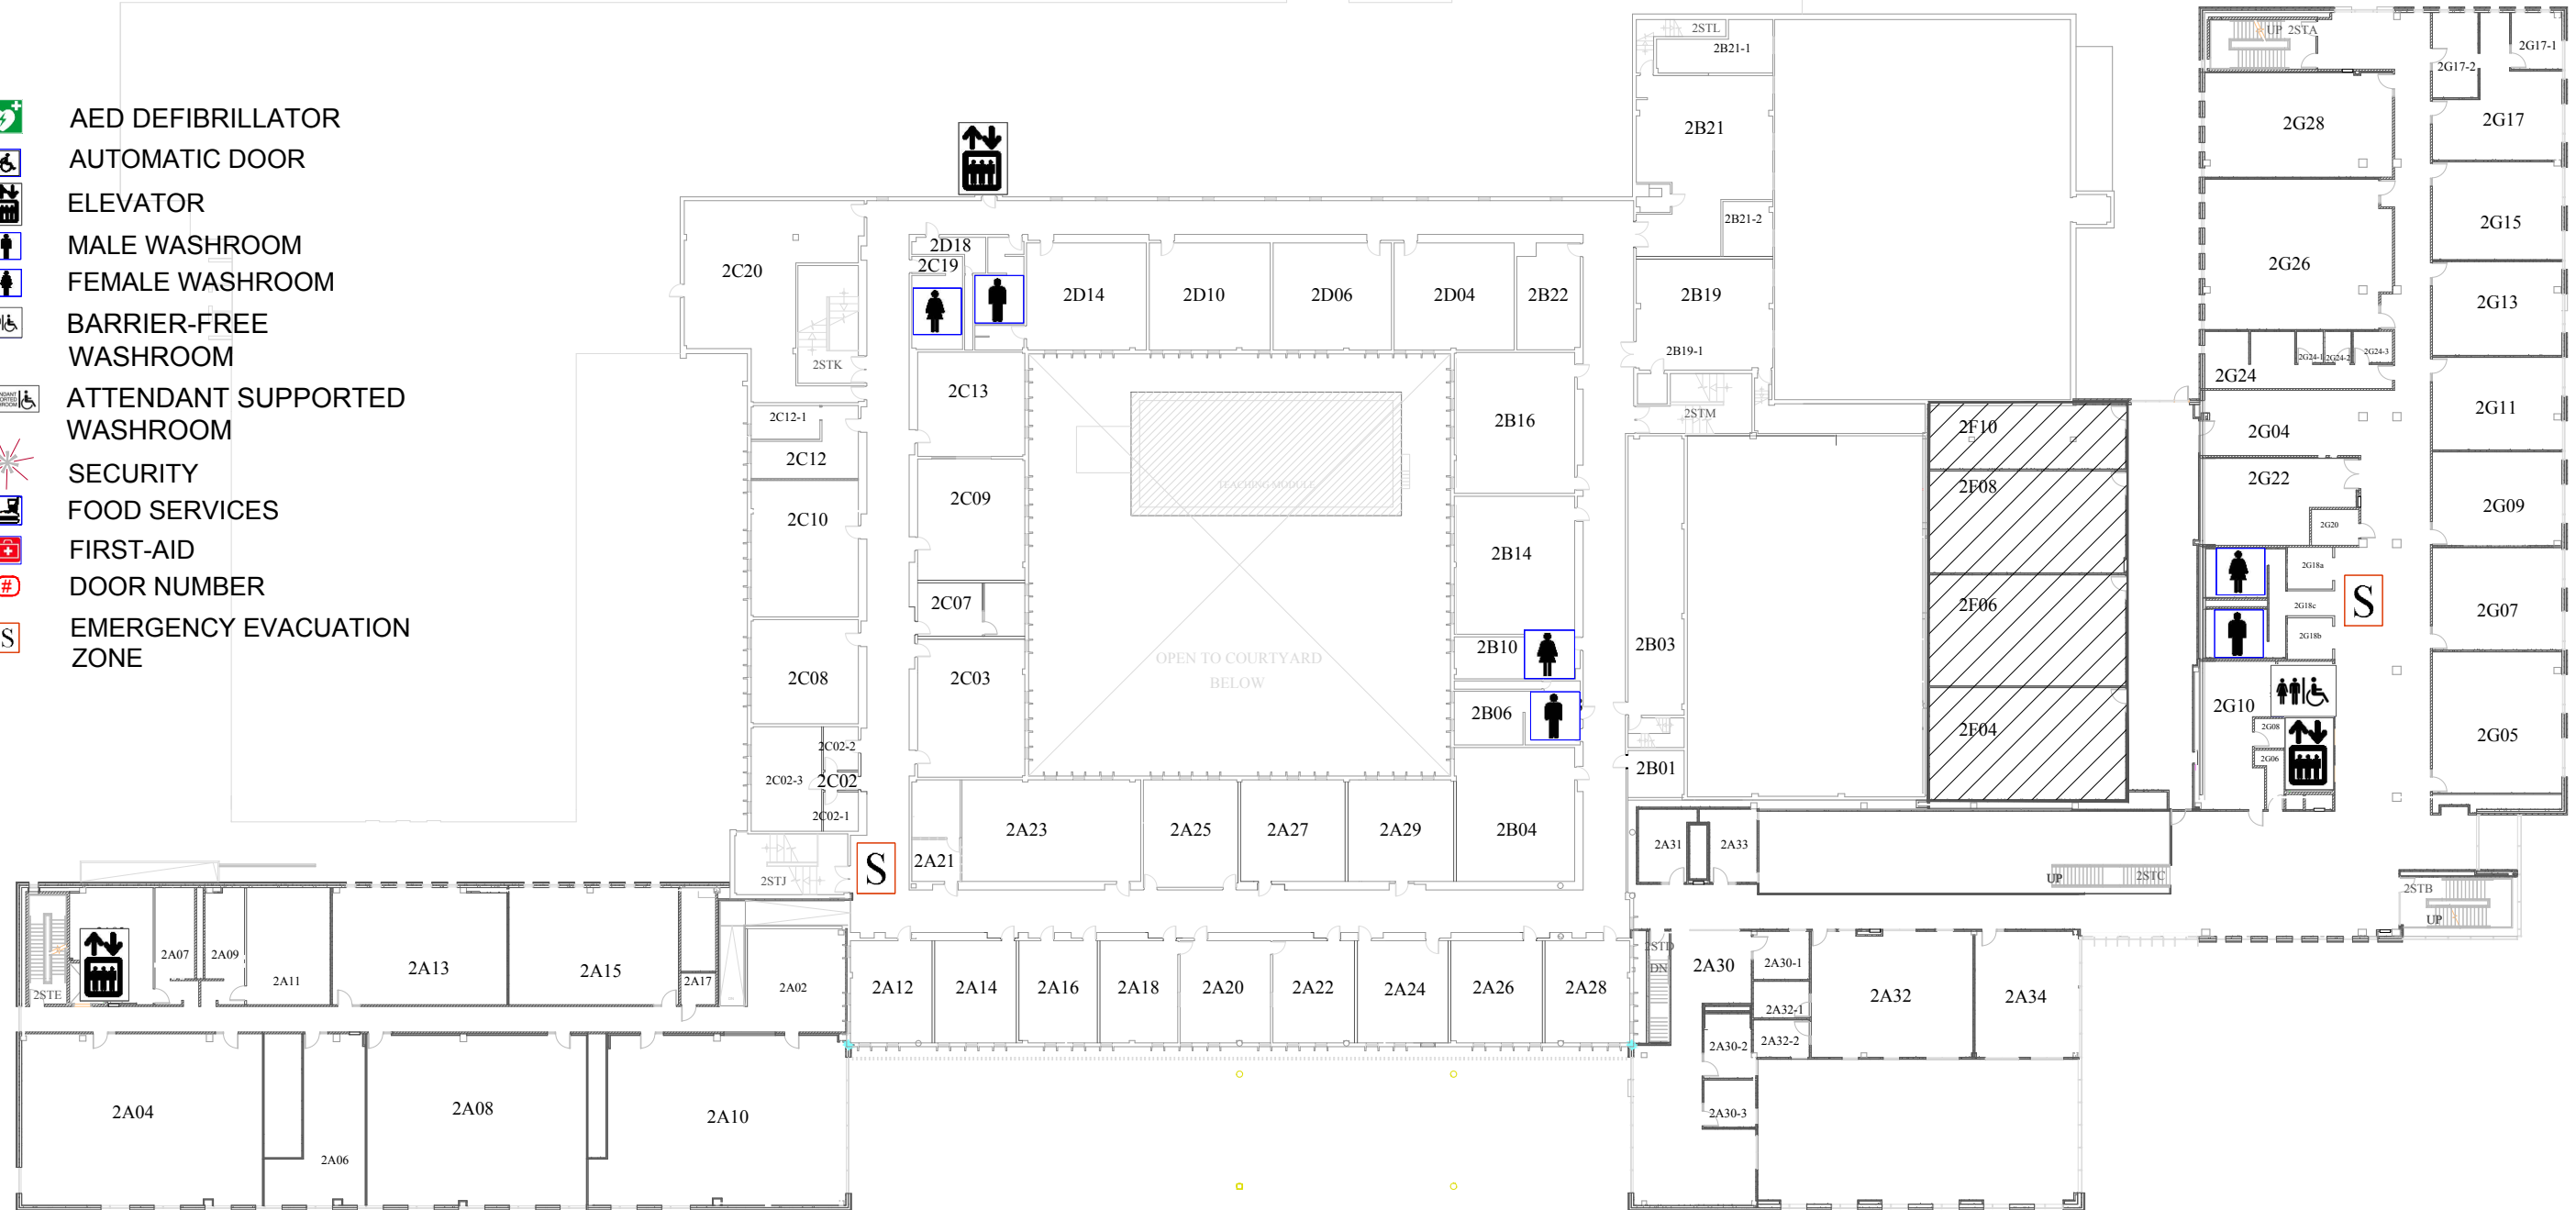

CONESTOGA COLLEGE

WATERLOO CAMPUS

108 UNIVERSITY AVE. EAST
WATERLOO, ON N2J 2W2
519-885-0300

LEVEL 1

CONSTRUCTION CONTINUES
WITHIN AREA HATCHED
UNTIL JAN 2019

- AED DEFIBRILLATOR
- AUTOMATIC DOOR
- ELEVATOR
- MALE WASHROOM
- FEMALE WASHROOM
- BARRIER-FREE WASHROOM
- ATTENDANT SUPPORTED WASHROOM
- SECURITY
- FOOD SERVICES
- FIRST-AID
- DOOR NUMBER
- EMERGENCY EVACUATION ZONE

LEVEL 2

CONSTRUCTION CONTINUES
WITHIN AREA HATCHED
UNTIL JAN 2019

-  AED DEFIBRILLATOR
-  AUTOMATIC DOOR
-  ELEVATOR
-  MALE WASHROOM
-  FEMALE WASHROOM
-  BARRIER-FREE WASHROOM
-  ATTENDANT SUPPORTED WASHROOM
-  SECURITY
-  FOOD SERVICES
-  FIRST-AID
-  DOOR NUMBER
-  EMERGENCY EVACUATION ZONE

LEVEL 3

LEVEL 3