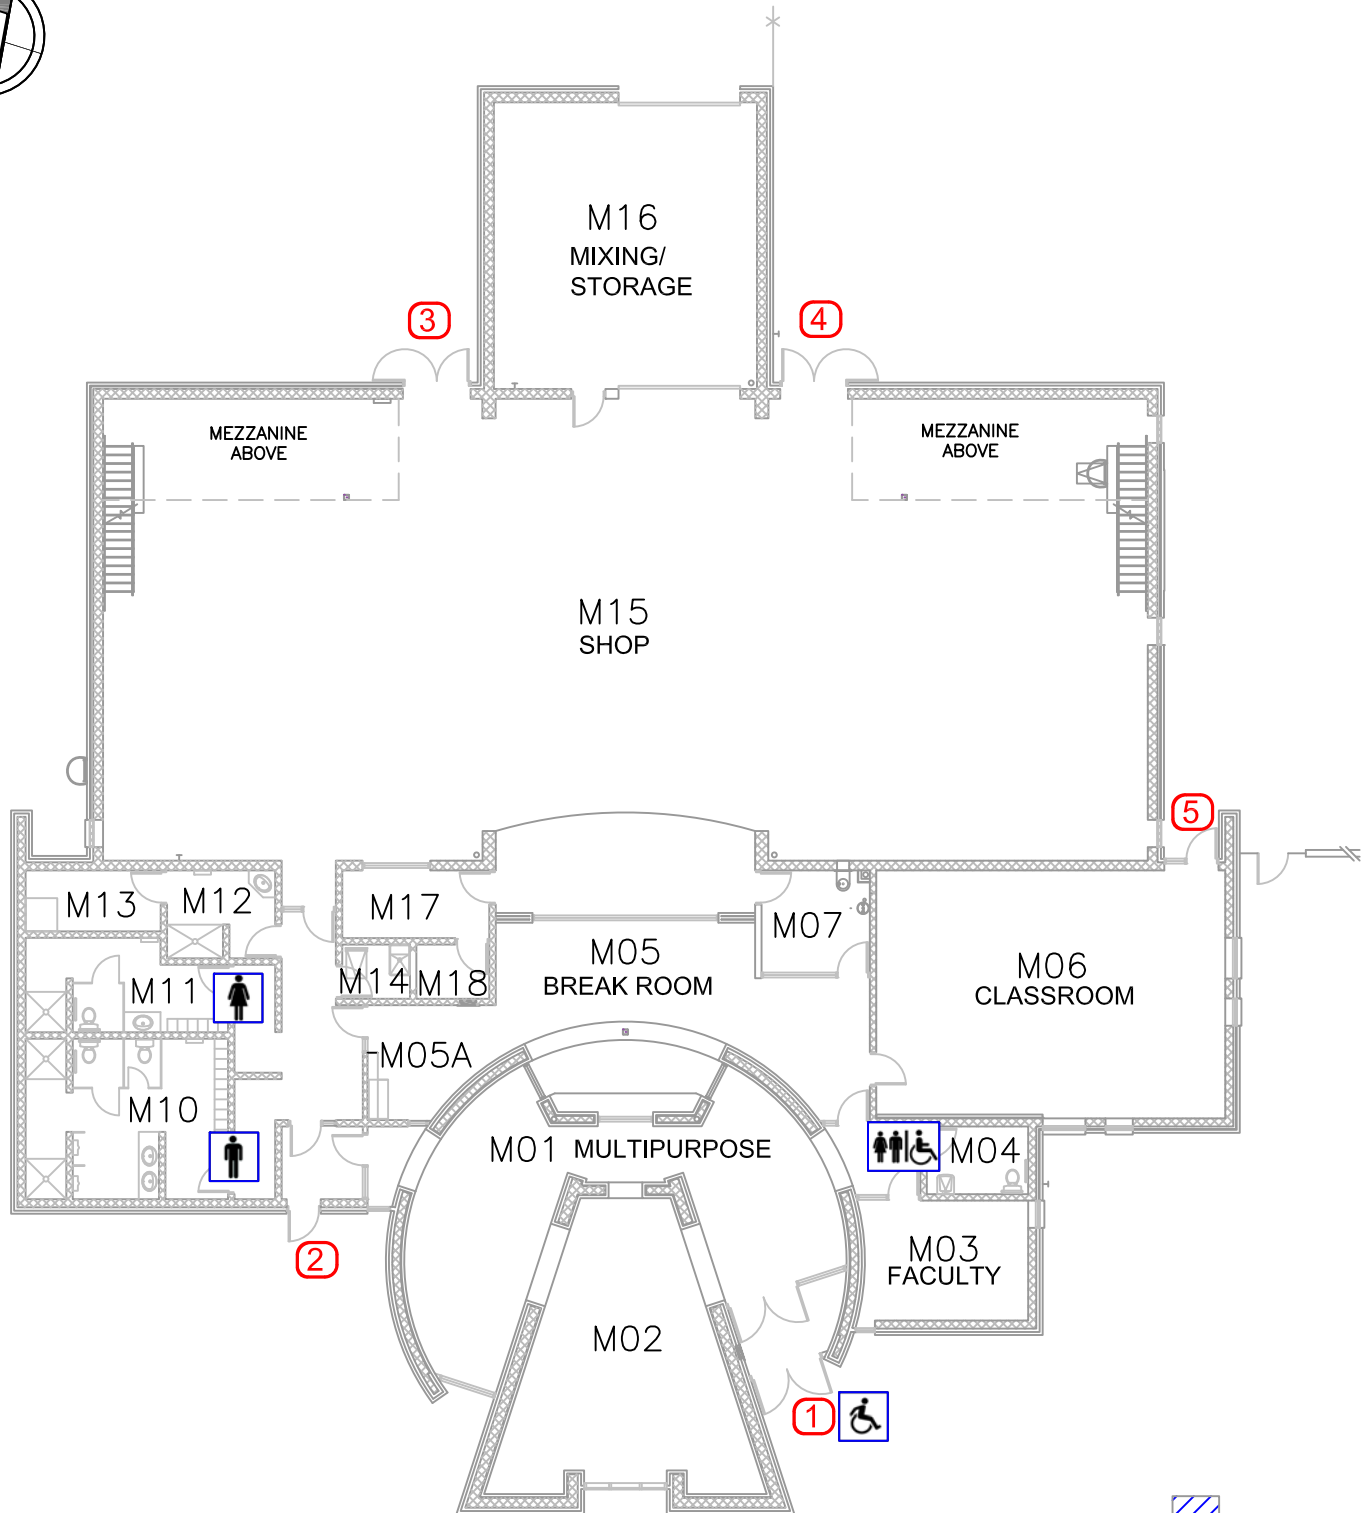

MASONRY CENTRE

-  AUTOMATIC DOOR
-  MALE WASHROOM
-  FEMALE WASHROOM
-  BARRIER-FREE WASHROOM
-  DOOR NUMBER

MASONRY CENTRE